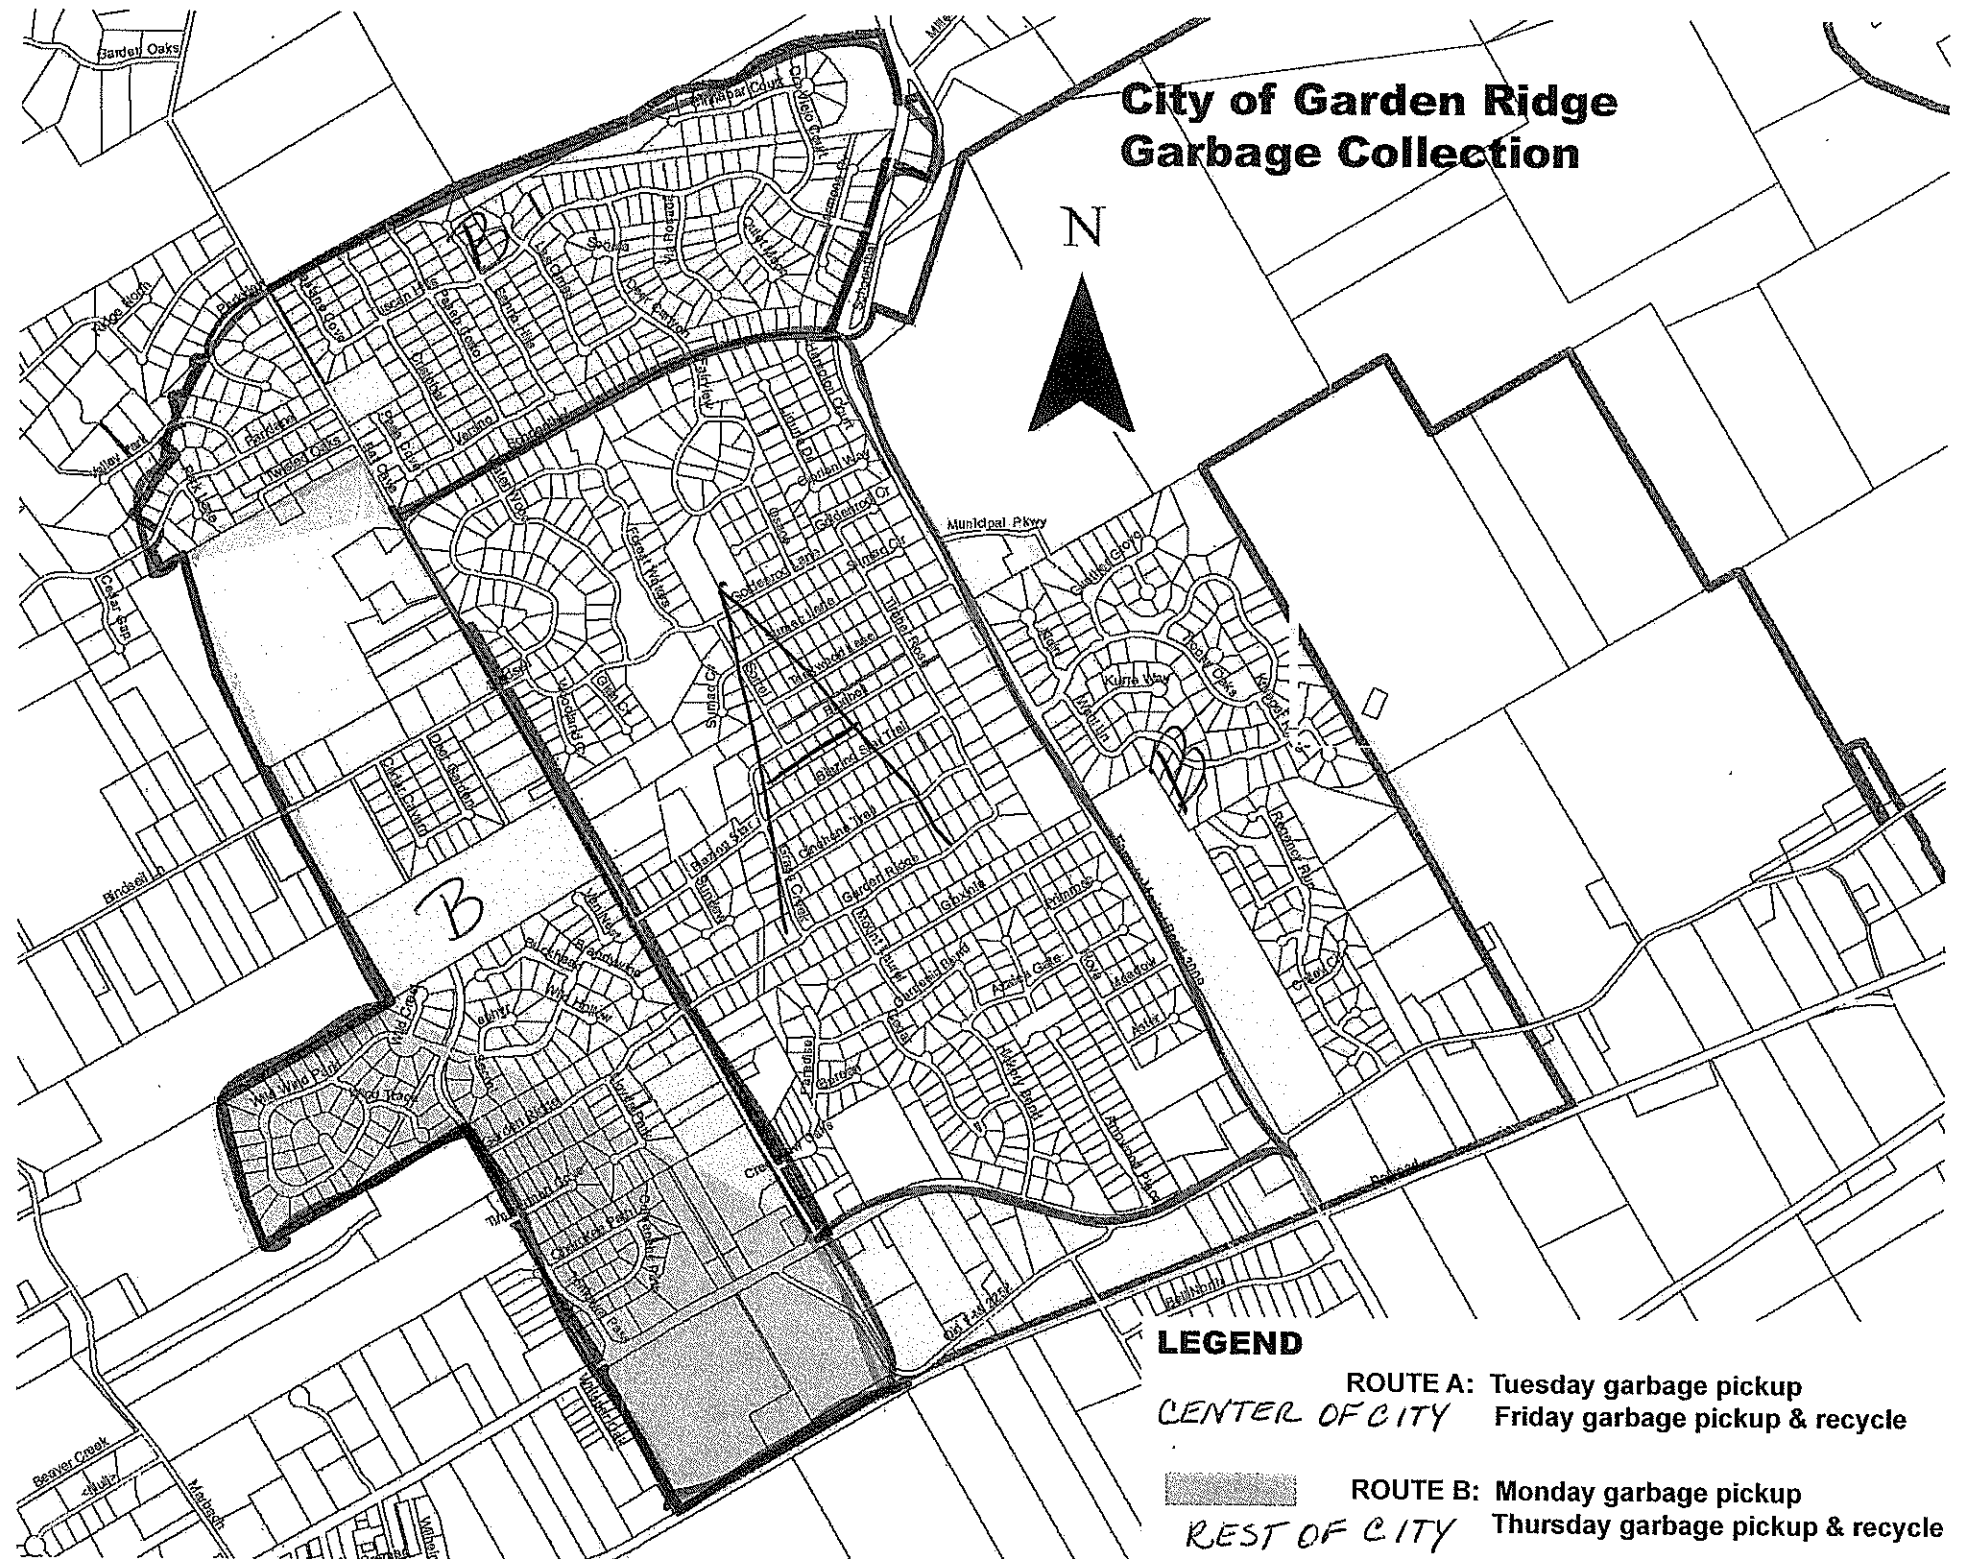

City of Garden Ridge Garbage Collection

LEGEND

- ROUTE A:** Tuesday garbage pickup
CENTER OF CITY Friday garbage pickup & recycle
- ROUTE B:** Monday garbage pickup
REST OF CITY Thursday garbage pickup & recycle