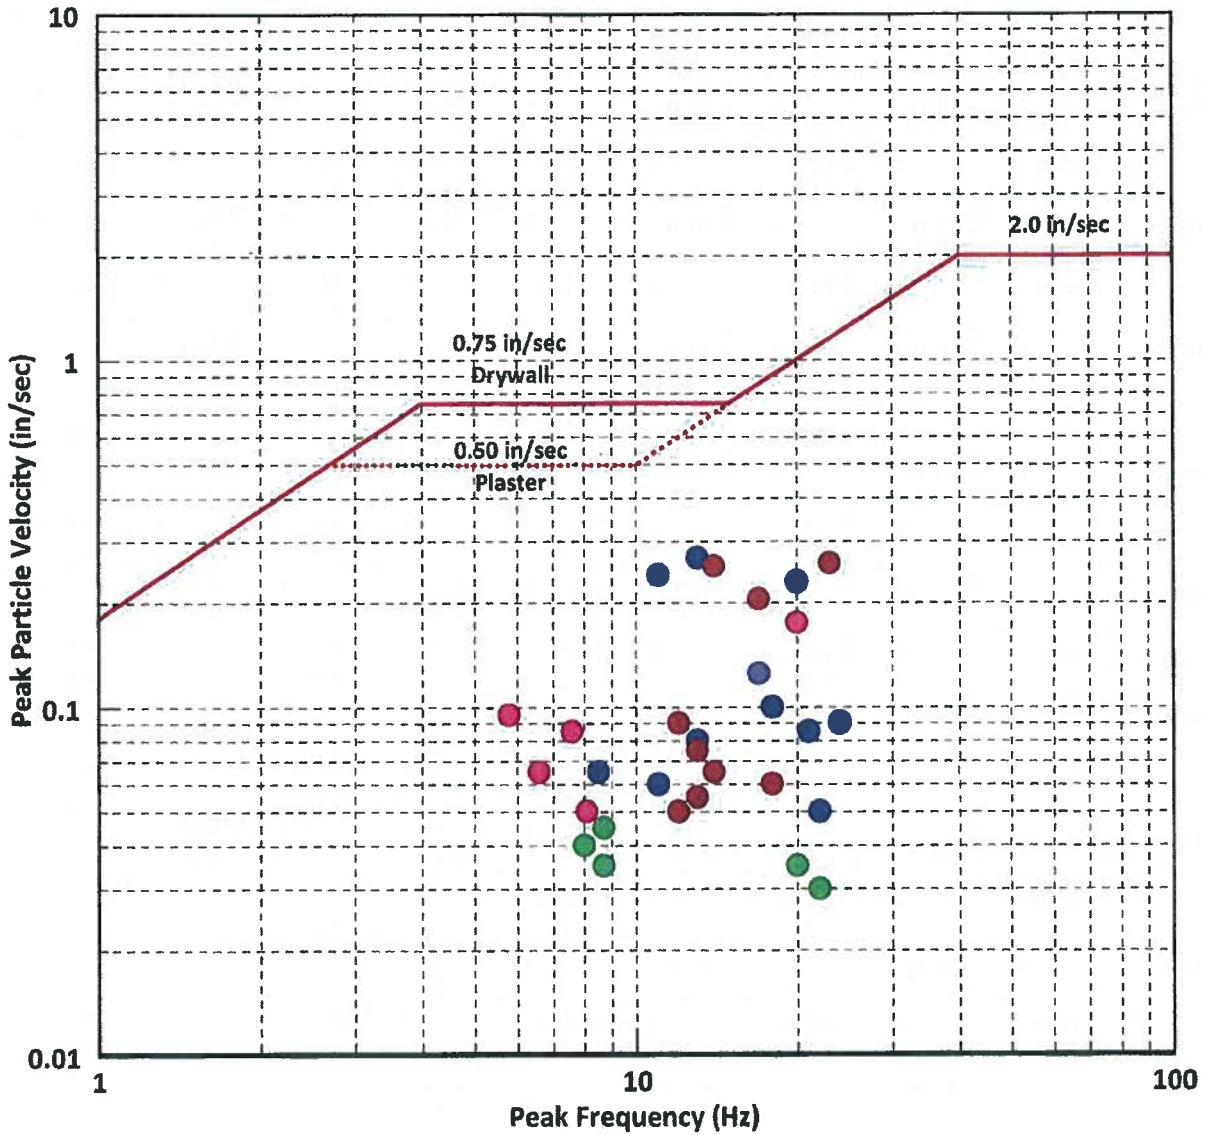

**GARDEN RIDGE QUARRY COMMISSION
HANSON - SERVTEX QUARRY
GARDEN RIDGE, TEXAS
MONTH OF OCTOBER 2011**

Monitoring Location	
● Warden Residence	● Holly Residence
● Michell Residence	● Woodson Residence
● Taylor Residence	