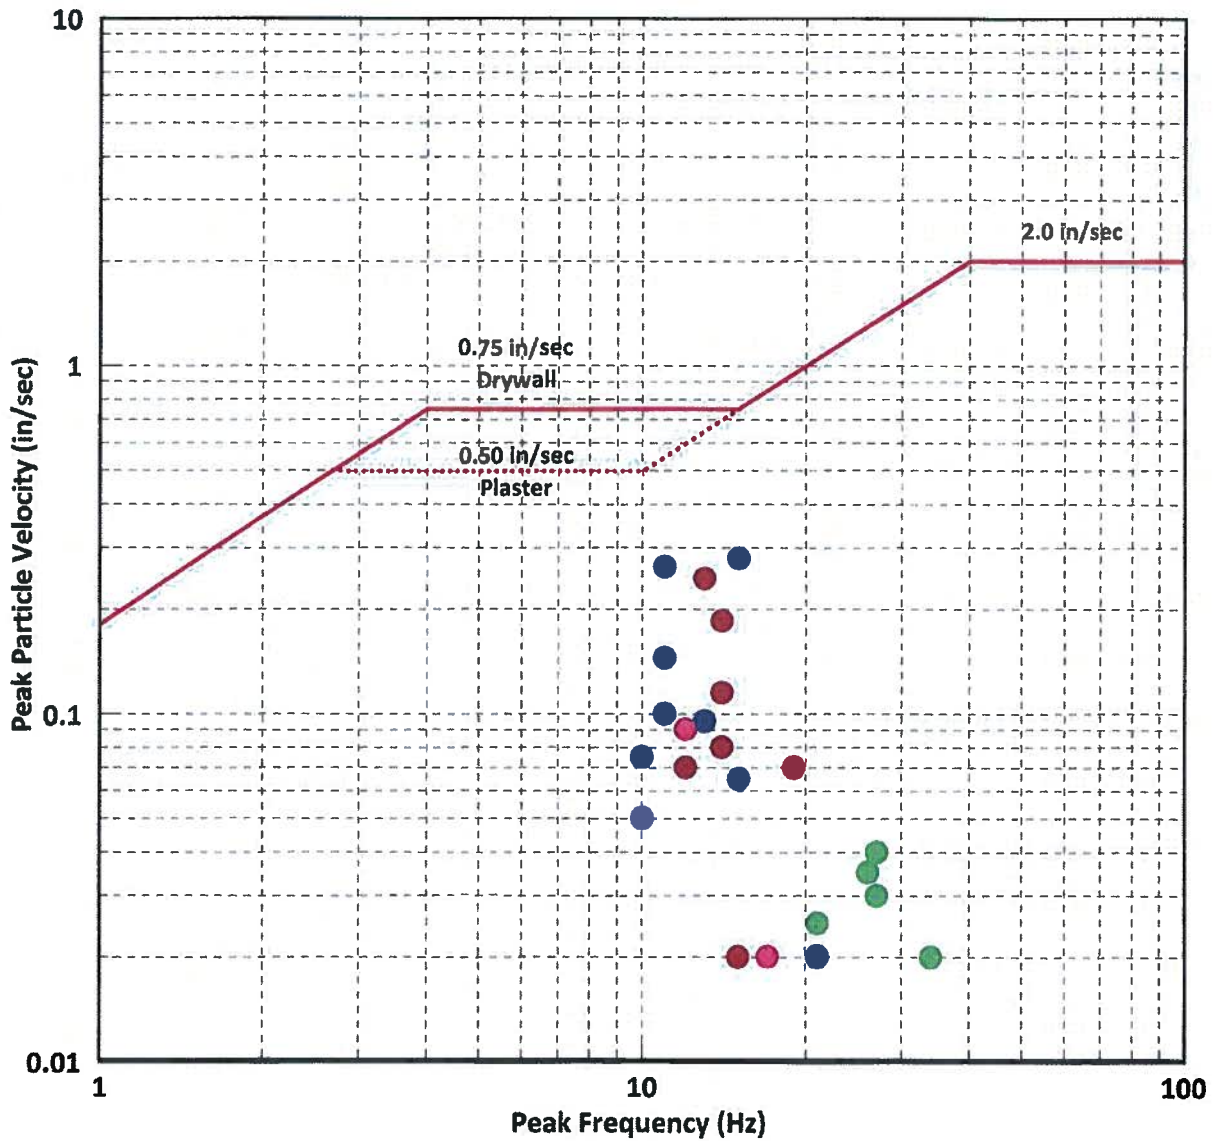

**GARDEN RIDGE QUARRY COMMISSION  
HANSON - SERVTEX QUARRY  
GARDEN RIDGE, TEXAS  
MONTH OF AUGUST 2011**

Monitoring Location	
● Warden Residence	● Holly Residence
● Mitchell Residence	● Williams Residence
● Hahn Residence	