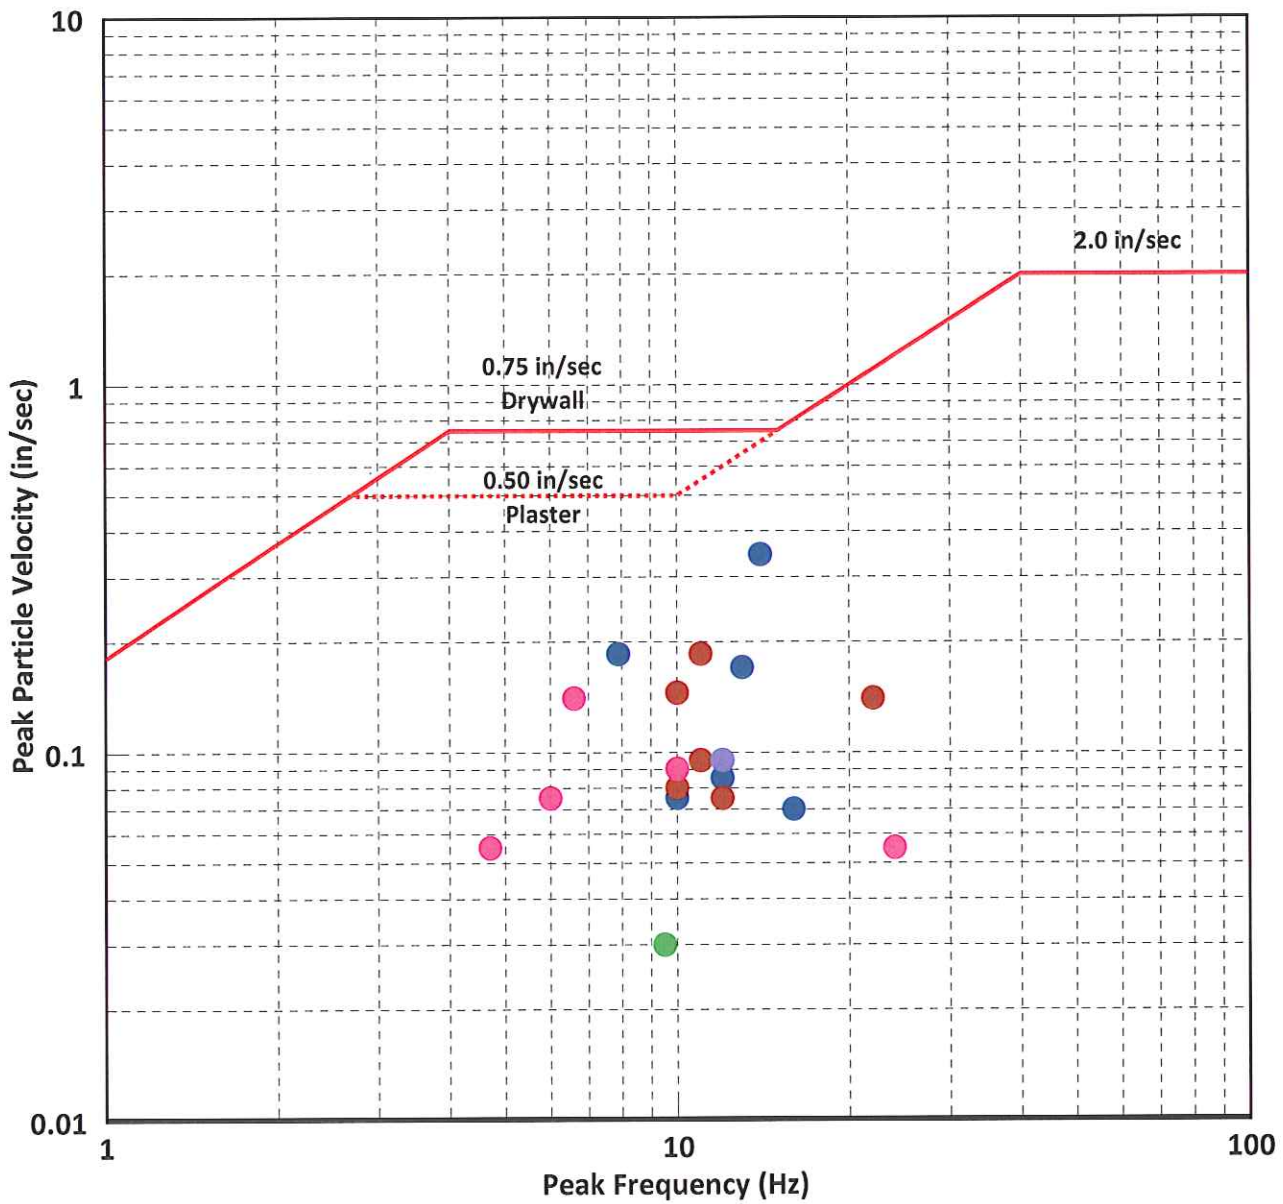

**GARDEN RIDGE QUARRY COMMISSION  
HANSON - SERVTEX QUARRY  
GARDEN RIDGE, TEXAS  
MONTH OF NOVEMBER 2010**

- | Monitoring Location |                   |
|---------------------|-------------------|
| ● Warden Residence  | ● Holly Residence |
| ● Michell Residence | ● Stone Residence |
| ● Simmons Residence |                   |